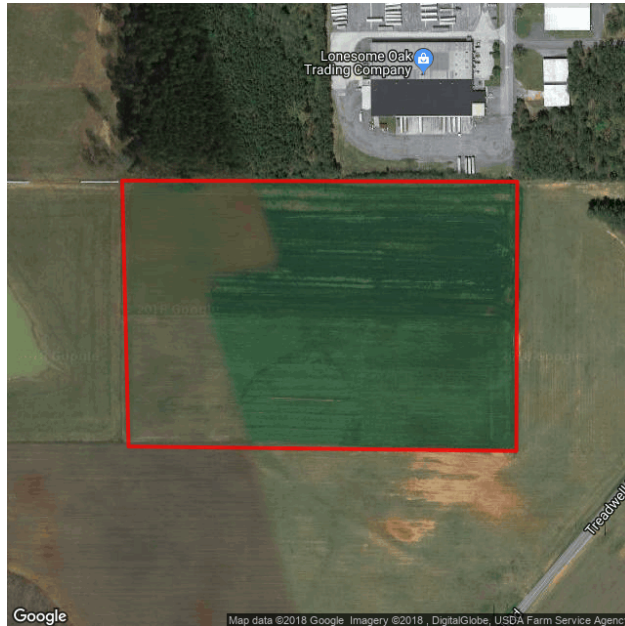

Property

Total Acres	24.2 acres
Remaining Acres	24.2 acres
Largest Tract	24.2 acres
GRAD Site	No
Zoning	None
Rail Served	No

Utilities

Water On Site	Yes
Water Main Size	6 in
Sewer On Site	Yes
Sewer Main Size	8 in
Gas On Site	Yes
Gas Main Size	4 in
Electric Provider	Georgia Power